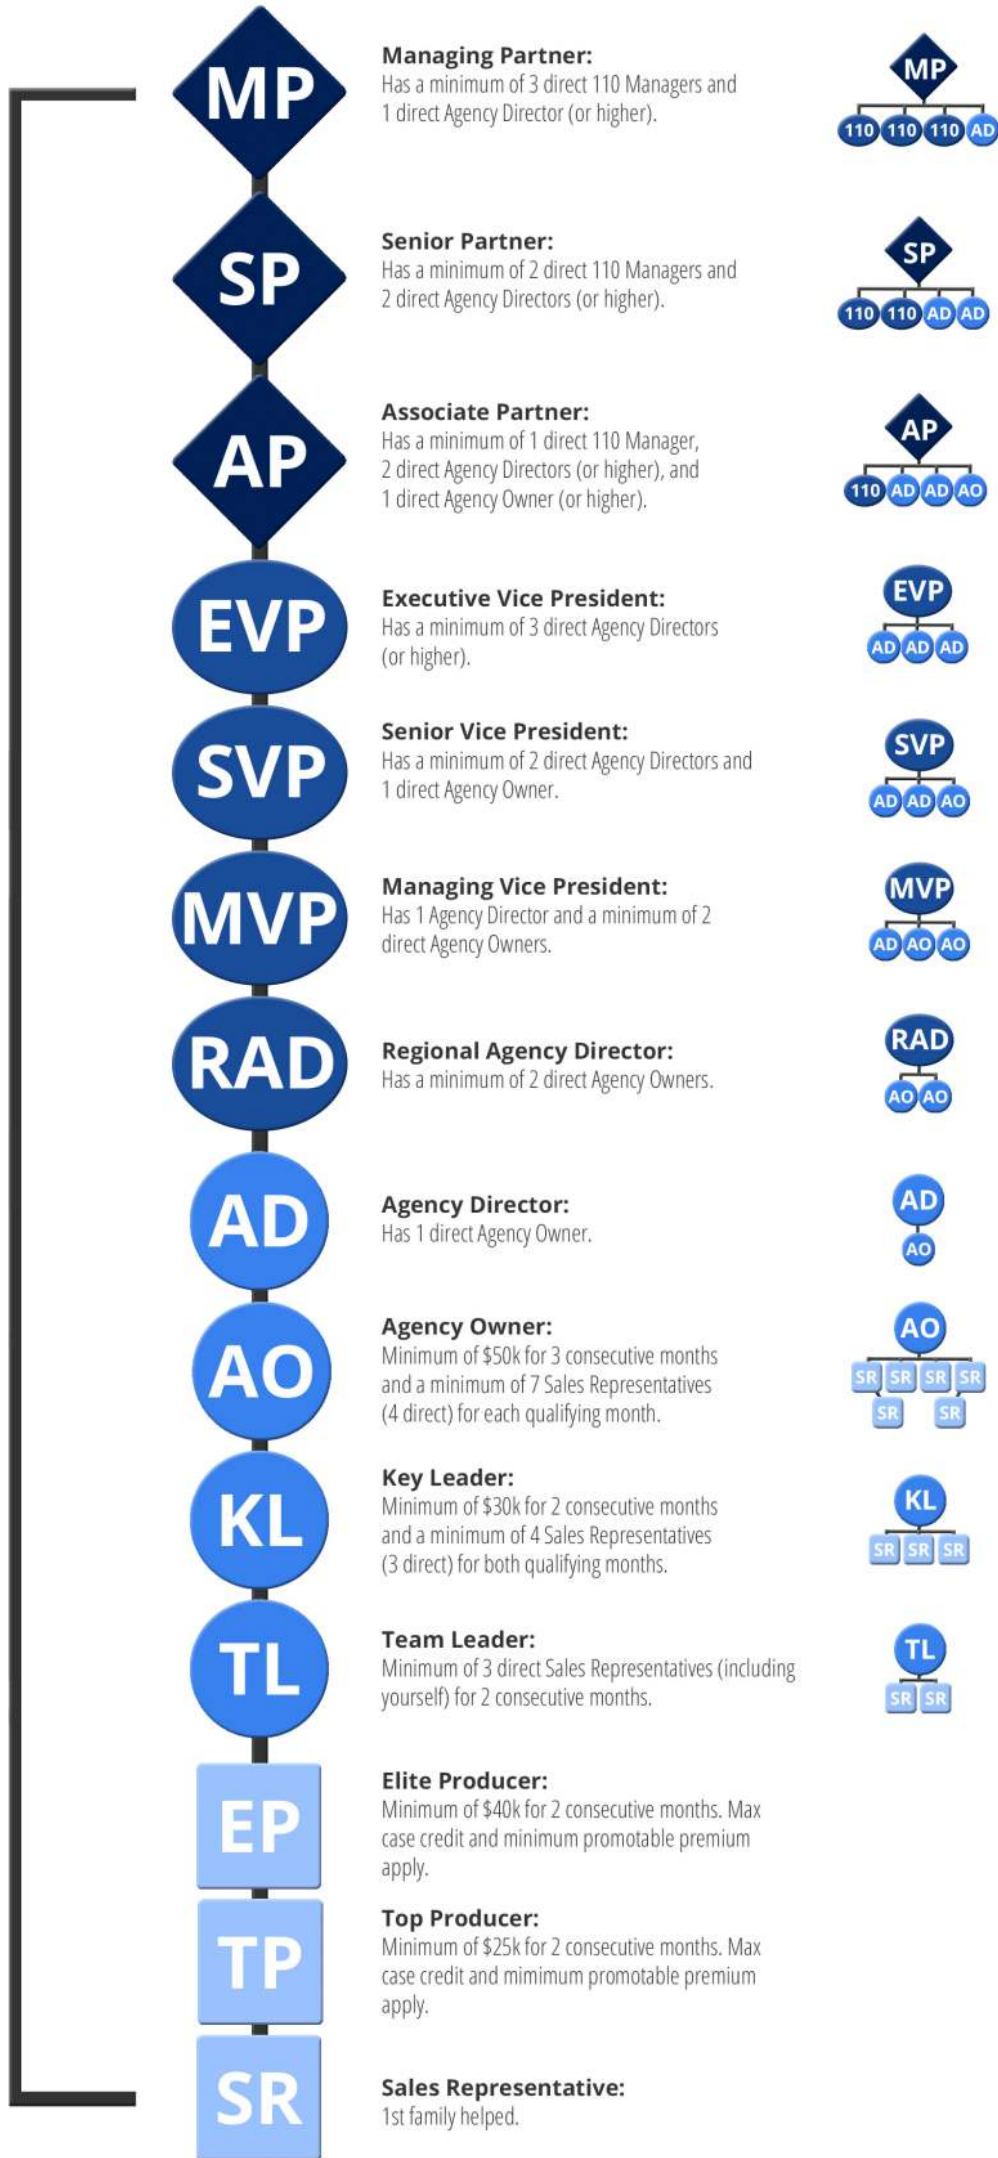

Levels of Leadership

The SFG Levels of Leadership are separate from the SFG Promotion Guidelines. An agent's promotion from one commission level to the next is determined by factors as outlined on the SFG Promotion Guidelines. See Promotion Guidelines for more details.